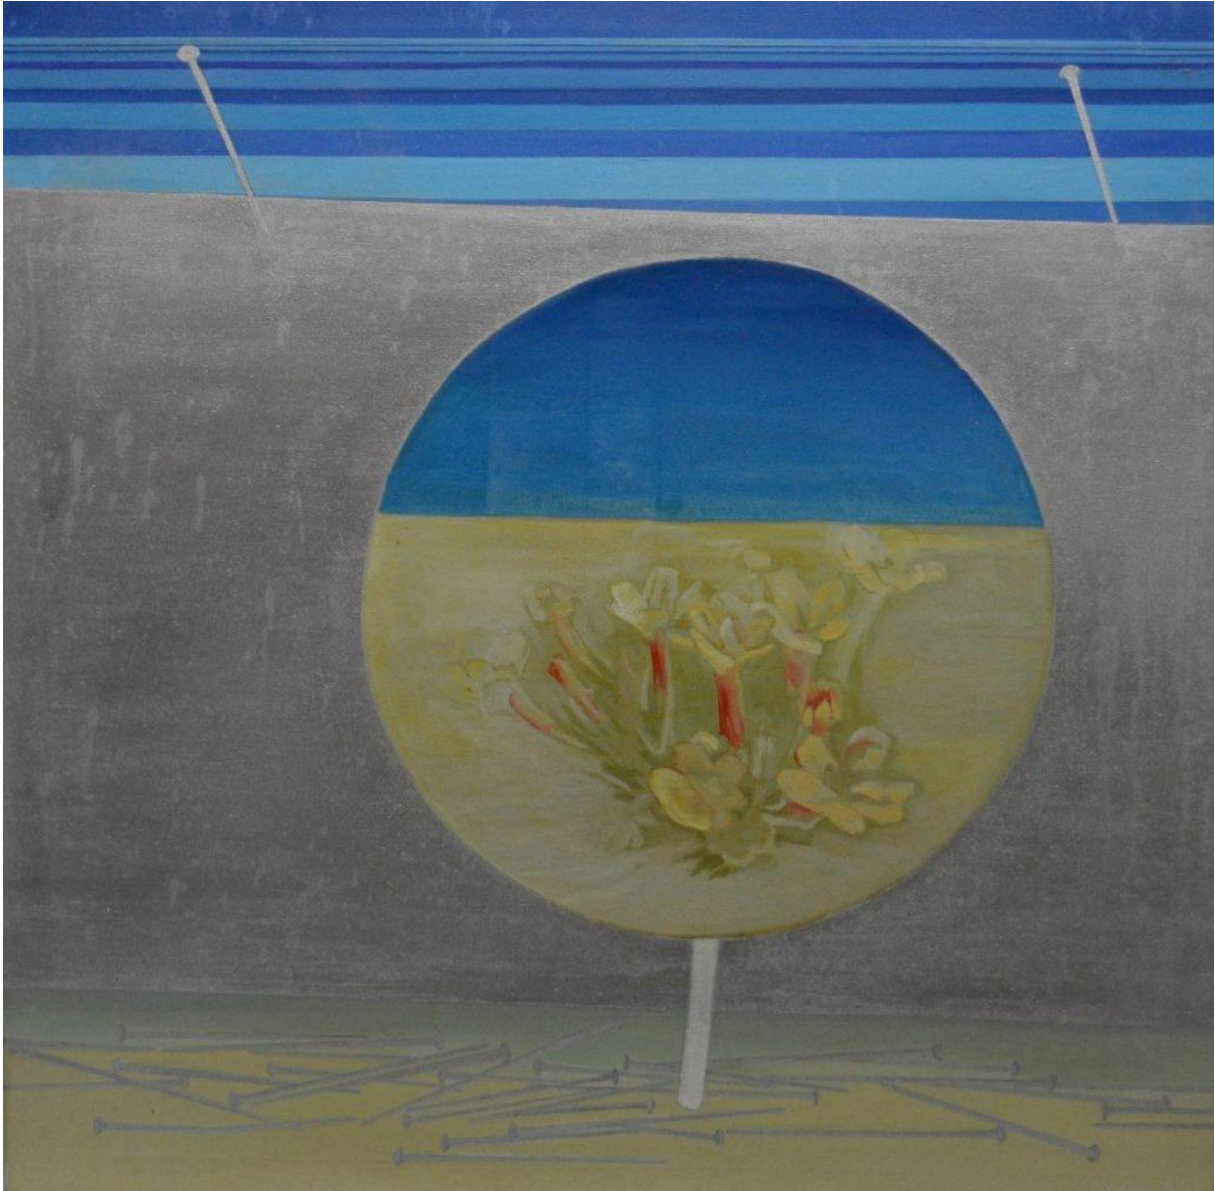

Stephanie WATSON

*Additional selected paintings in the family's collection*

---

One of the acrylics from the Desert series in 1974

"Sub-Aqua", 1975 – acrylic – 90x90 cm

"Namibian desert", 1978 - acrylic

1978

---

*Return to:*

<http://www.art-archives-southafrica.ch/WATSON.htm>