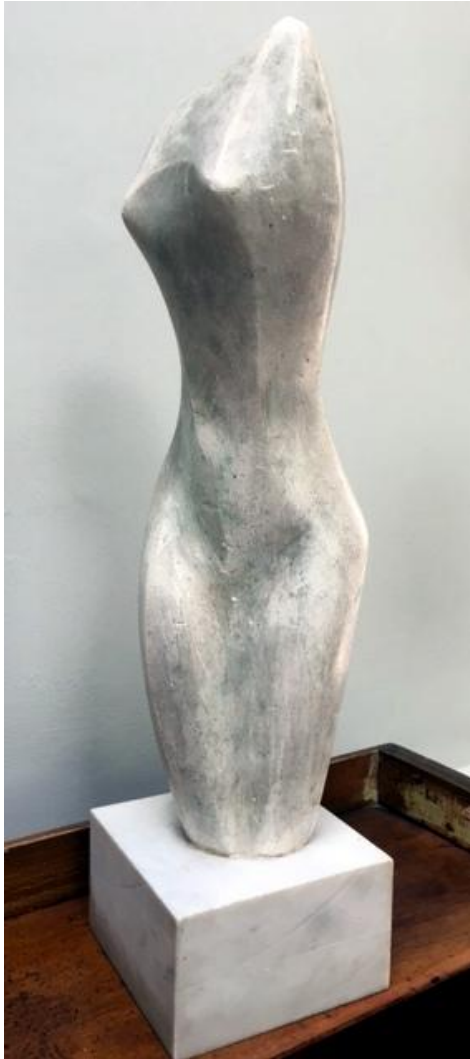

# LILY SACHS

A few sculptures in the Lily Sachs family collection

---

*Held in Cape Town*

<i>"Torso"</i>	<i>"Sitting figure"</i>
<i>Resin-coated breccia conglomerate</i>	<i>Bronze</i>
<i>47x14 cm</i>	<i>50x25 cm</i>

*"Torso"*

*Redwood*

*61 cm H*

*"Family group"*

*Wood*

*85x25 cm*

*"Spanish Lady" – bronze maquette – 35x15 cm*

---

*"Mother and Child"*

*Plaster of Paris, patinaed*

*meas. n/a*

*"Figure"*

*Hard wood*

*50x30 cm*