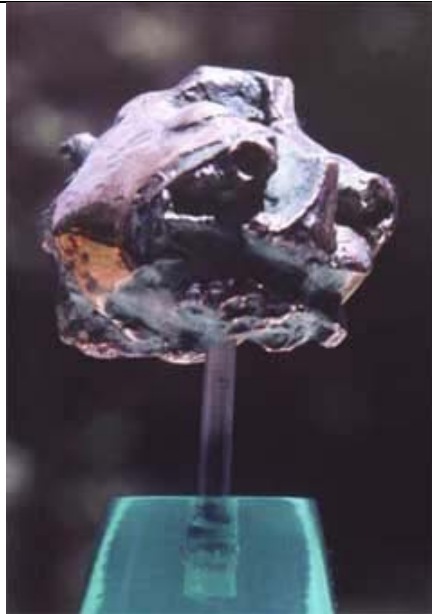

Cat. 03 "Porcupine Head" – bronze 2/3, polished and patinated

Cat. 05 "Marijke Head" – bronze 1/3, polished

Cat. 06 "Astral Head I." (*later renamed Etruscan Head*) – bronze 1/1, polished and patinated

Cat. 07 "Female Torso" (left to right: front + back view) – bronze 1/1, polished and patinated

Cat. 09 "Woman's Head" - bronze 1/3 – 29x34x25cm excl. base 15x15x15 cm
(as "Female Head no. 2", 1969 in the Pretoria Art Museum, Pretoria, collection, acquired 1972)

Cat. 11 "Blind Predator" – bronze 2/3

Cat. 12 "Maquette for Oppenheimer's Piece" – bronze 2/3

Cat. 13 "Nutcracker Head" – bronze 1/3, polished and patinated

Cat. 14 "Mushroom Head" – bronze 1/3, polished and patinated

Cat. 15 "Young Man" (later renamed "Little Soldier Head") – bronze 1/3, polished and patinated

Cat. 16 "Little Head" – bronze 1/3

Cat. 17 "Orbital Leopard" – bronze 1/3, polished

Cat. 19 "Egg-flip" – bronze 2/3, polished