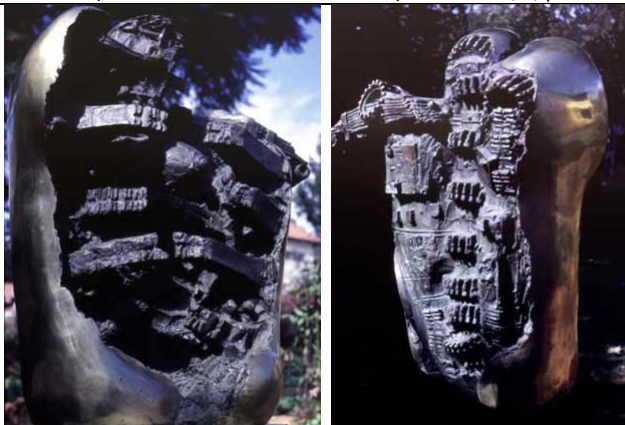

Louis LE SUEUR – A few Sculptures exhibited at Gallery 101 Johannesburg during September, 1969

Cat. 01 "The Fish" (later renamed "Man under Pressure") – bronze 1/3

Cat. 02 "Re-entry of the Fish" – bronze 1/3, patinated

Cat. 03 "Porcupine Head" – bronze 2/3, polished and patinated

Cat. 05 "Marijke Head" – bronze 1/3, polished

Cat. 06 "Astral Head I." (*later renamed Etruscan Head*) – bronze 1/1, polished and patinated

Cat. 07 "Female Torso" (left to right: front + back view) – bronze 1/1, polished and patinated