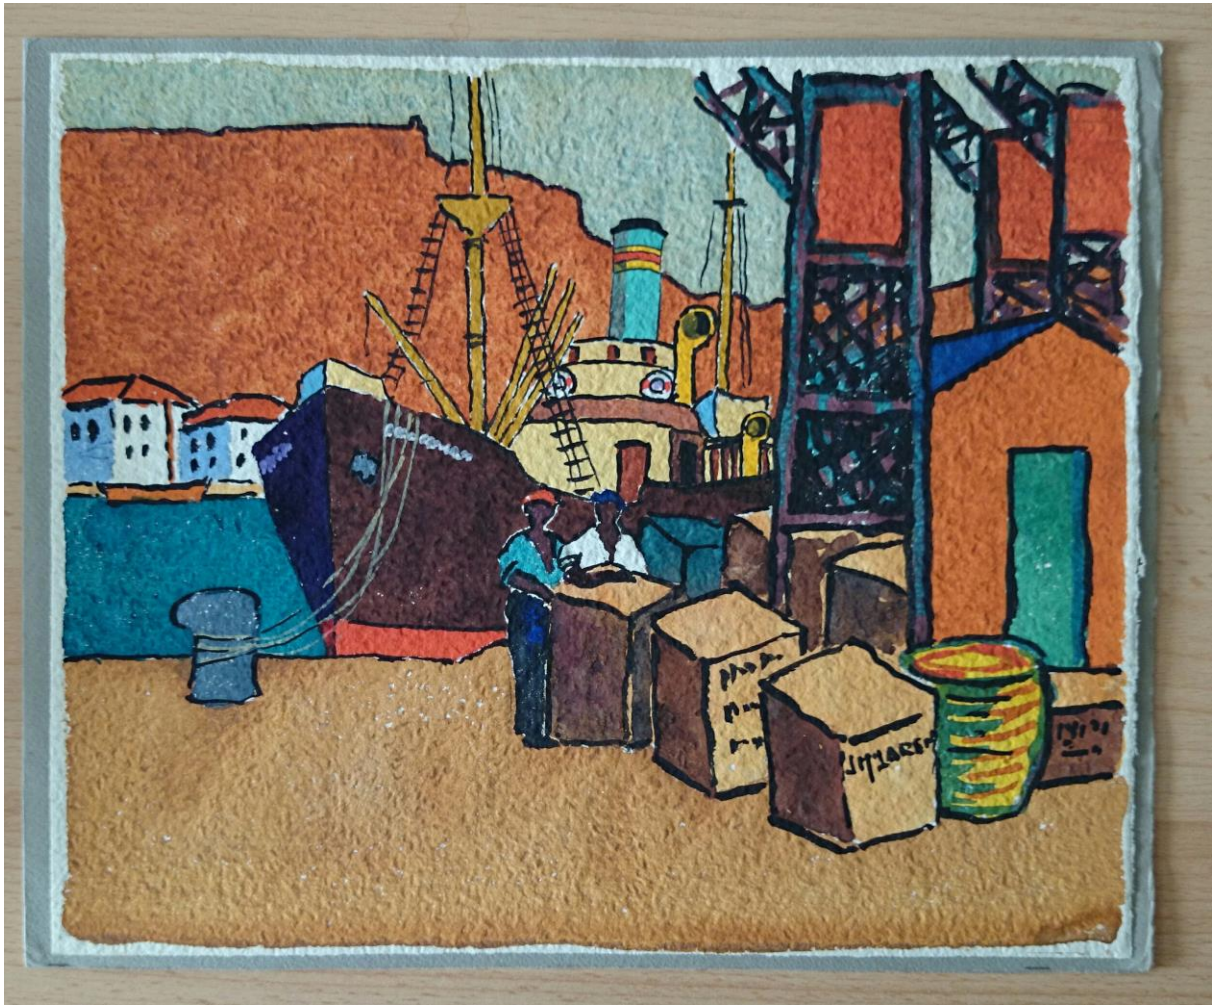

John McLaren

Three cards for Mavis Bazely, Three Anchor Bay, 1961/2

Cape Town, The Alfred Basin

29.5 x 24.5cm (folded card), 28.2 x 23.5cm (actual picture)

Cape Town, The D.R. Church, Three Anchor Bay

CAPE TOWN. THE D.R. CHURCH - THREE ANCHOR BAY.

One piece of watercolour paper folded in half measuring 28.3 x 23cm when folded

Dockside

(Signed in box) - 29.5 x 24.5cm (folded card), 28.5 x 23.5cm (actual picture)

Return to:

www.art-archives-southafrica.ch/McLAREN.htm