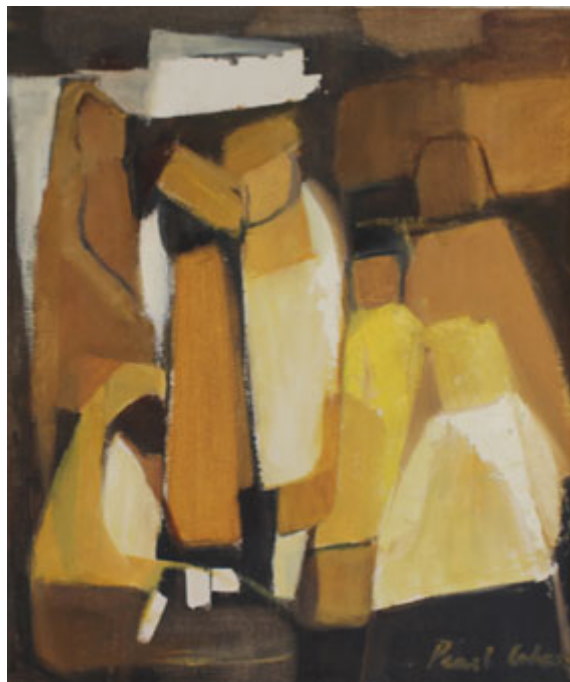

Pearl COHEN

Selected Paintings in Private Collections in South Africa and Australia

„Mother and child“ – 80x30 cm

„Landscape III“ – 40x60 cm

„African Women IV“ – 43x62 cm

„Façade“ – 50x60 cm

„African Women III“, pre-1970 – 49x69 cm

illustrated in ARTLOOK 40 Johannesburg March 1970, p. 24

“African Women I” – 60x50 cm

"African Women II" – 60x69 cm

"Mosque in the Malay Quarter, Cape Town" – measurements n/available

Return to:

<http://www.art-archives-southafrica.ch/COHEN.htm>